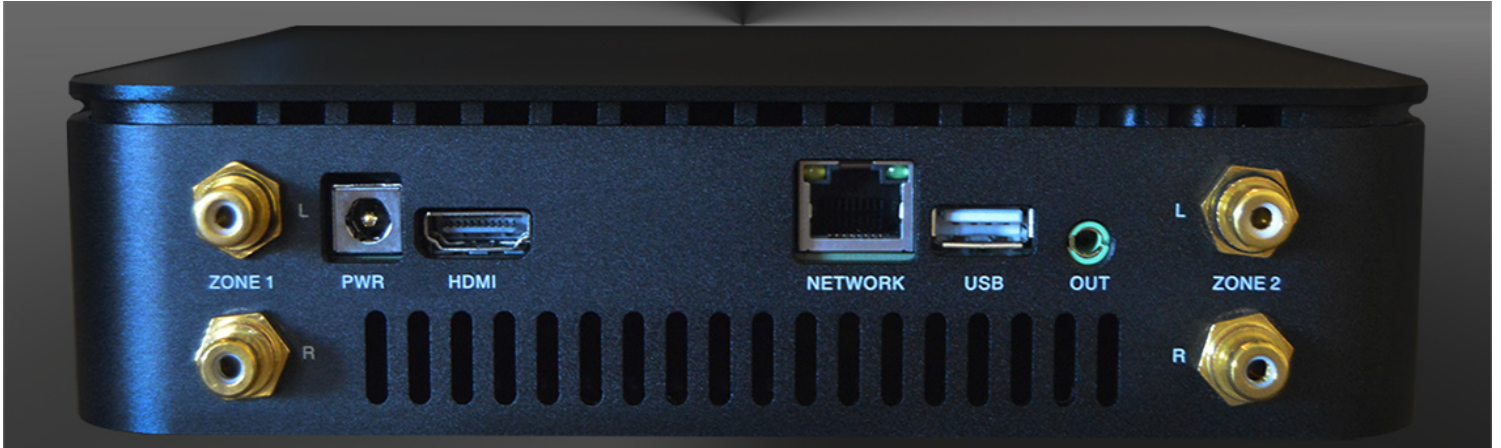

Morpheus -Music

3 Zone Music Server

Item Number MAV-M

Morpheus Music

3 Zone Music Server

The Morpheus Music has 3 Zones of true audiophile quality outputs that support all your local content and many of your favorite streaming apps including Deezer, Tidal, Spotify, SoundCloud, Pandora and Tune-In Radio just to name a few.*

Automatic Cover Art – Airplay – Remote Playback – Private Streaming - Net Radio in every zone

Tech Specs

The Morpheus Music utilizes an Intel processor and 2TB Drive running robust Linux.

NAS Expandable – No License Required.

HD music quality with 24bit/96KHz output.

RCA Stereo Jack Outputs for Zone 1 and Zone 2

Remote Administration

The Morpheus-Music is designed for the professional with remote web-browser based administration and easily integrates with major Home Automation Systems.